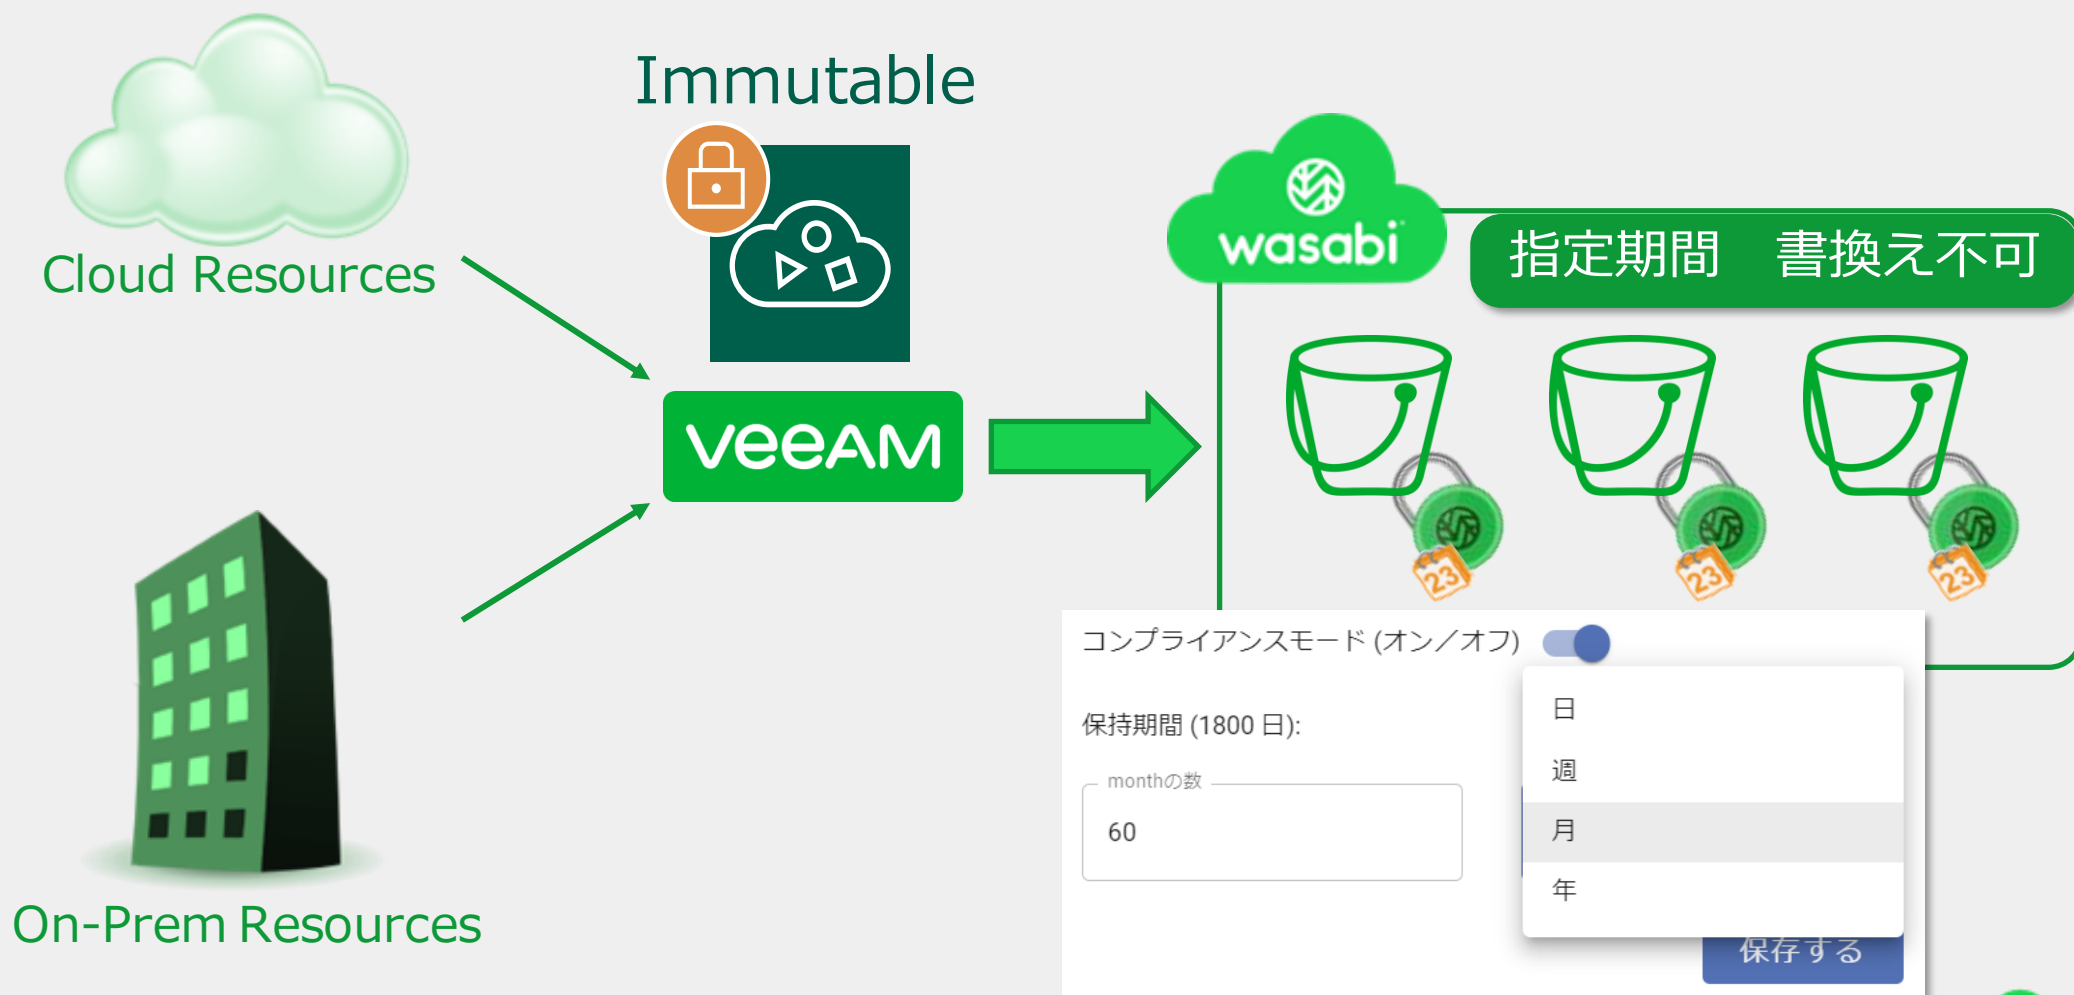

Wasabiが最適な理由： ランサムウェア対策 (Immutable機能)