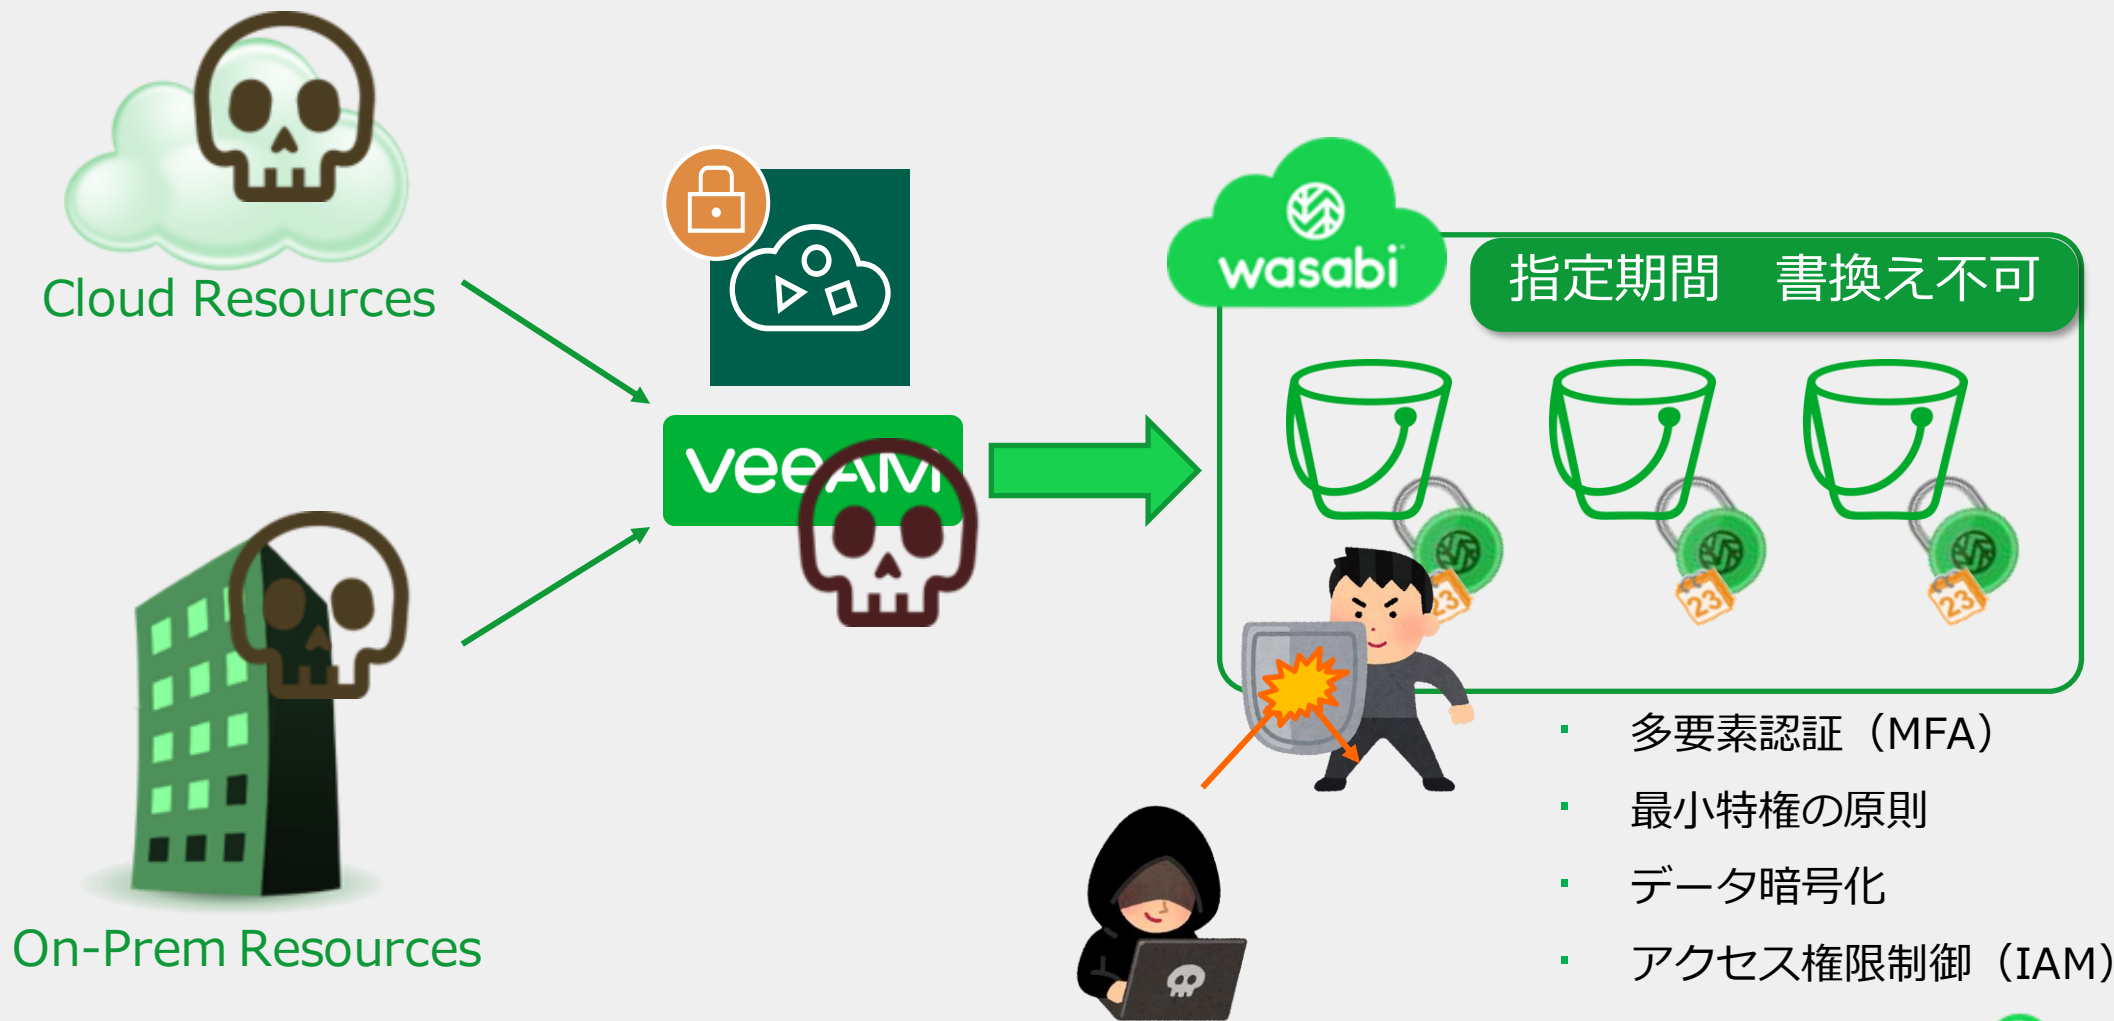

Wasabiが最適な理由： ランサムウェア対策（Immutable機能）